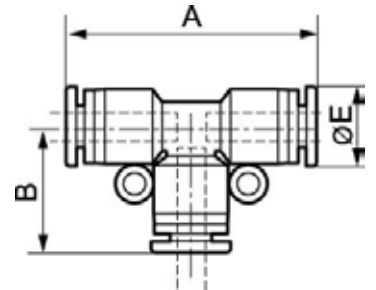

CONEX PUSH-IN FITTINGS CONNECTION FITTINGS

Union tee - RPT ET

Min / Max operating pressure

0 / 10 bar

Min. / Max temperature

0 / 60 °C

Part number

RPT ET0404P